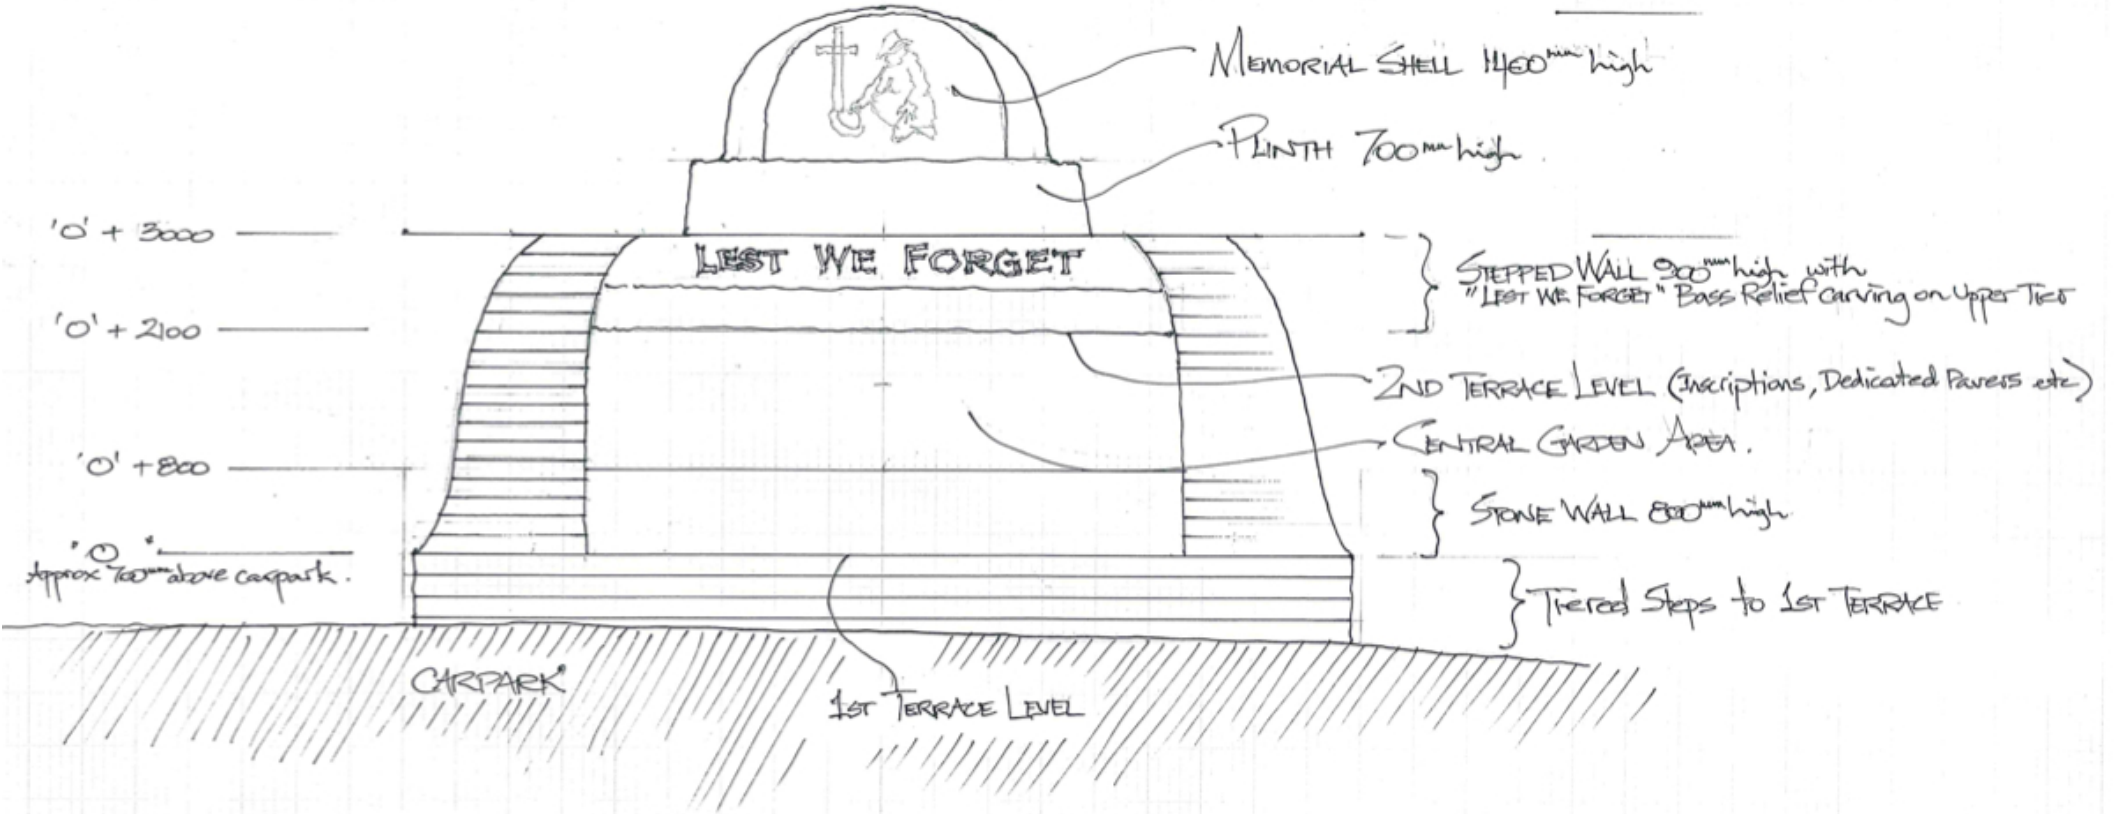

BRIDGEWATER MEMORIAL

BRIDGEWATER MEMORIAL

→ SOUTH ELEVATION →

* NOTE • ALL STEPS ~ GOING 400mm / RISER 175mm

BRIDGEWATER MEMORIAL

West Elevation

Scale 1:50

5 Metres

BRIDGEWATER MEMORIAL

LOCATION MAP

Where: Eastern End of Bridgewater Oval in the Anzac Ridge Road Reserve

What: A Memorial comprising 3 x Paved Terrace Levels linked by 2 x Symmetrical staircases.

- ▲ 1st Terrace Level is approx 700mm above carpark.
- ▲ Steps lead from 1st level to 2nd Terrace Level
- ▲ 2nd Terrace Level houses inscriptions, dedicated pavers, acknowledgements etc.
- ▲ Steps continue to Stage Level
- ▲ Stage Level (3.0m above carpark) to be used for formal services and ceremonies houses a Carved Memorial Shell and Plinth.