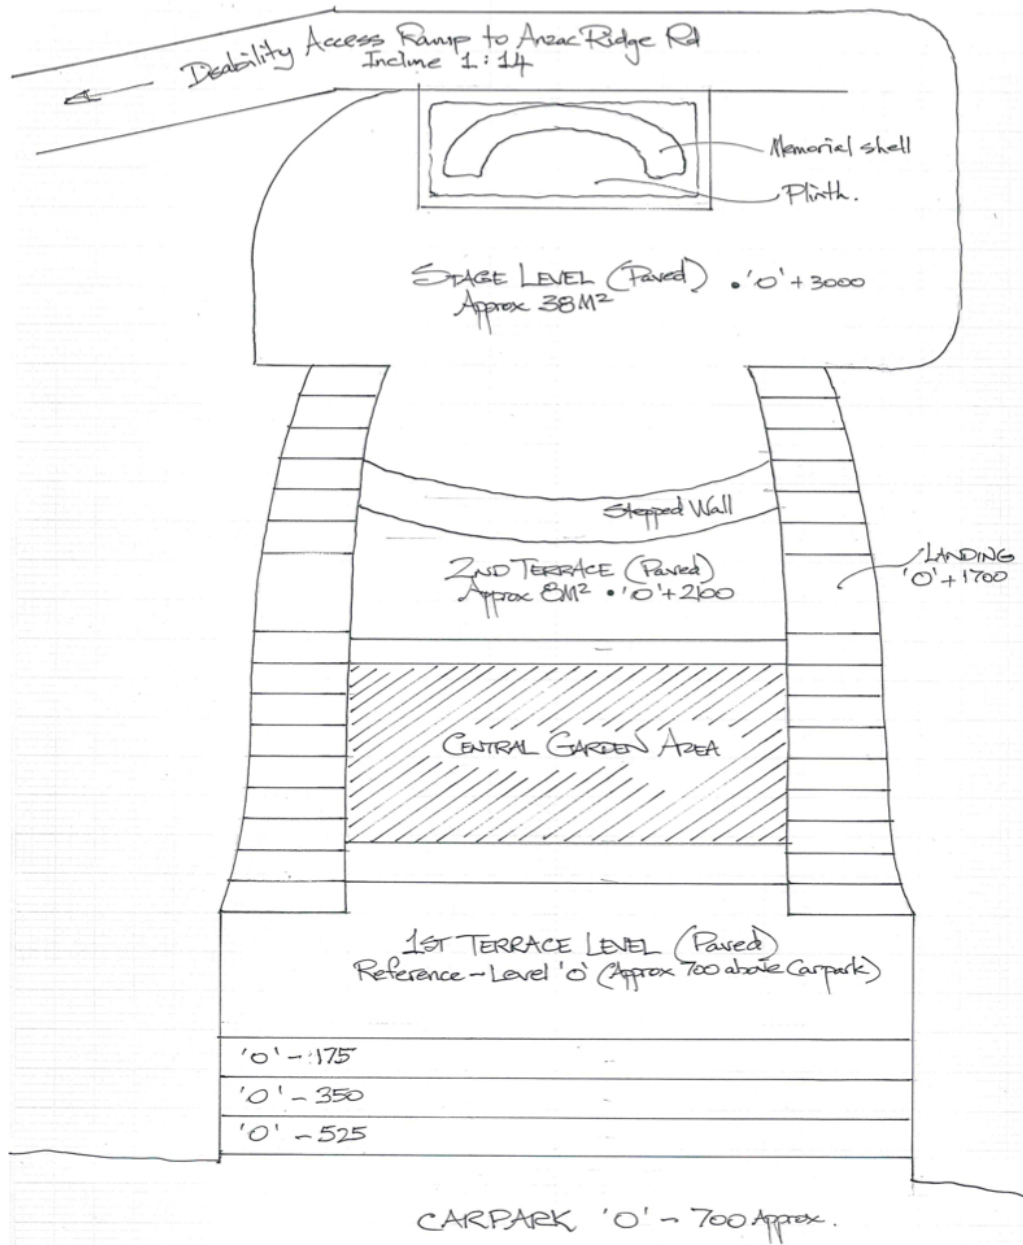

BRIDGEWATER MEMORIAL

BRIDGEWATER MEMORIAL

→ SOUTH ELEVATION →

* NOTE • ALL STEPS ~ GOING 400mm / RISER 175mm

BRIDGEWATER MEMORIAL

West Elevation

Scale 1:50

5 Metres

BRIDGEWATER MEMORIAL

LOCATION MAP

Where: Eastern End of Bridgewater Oval in the Anzac Ridge Road Reserve

What: A Memorial comprising 3 x Paved Terrace Levels linked by 2 x Symmetrical staircases.

- ▲ 1st Terrace Level is approx 700mm above carpark.
- ▲ Steps lead from 1st level to 2nd Terrace Level
- ▲ 2nd Terrace Level houses inscriptions, dedicated pavers, acknowledgements etc.
- ▲ Steps continue to Stage Level
- ▲ Stage Level (3.0m above carpark) to be used for formal services and ceremonies houses a Carved Memorial Shell and Plinth.