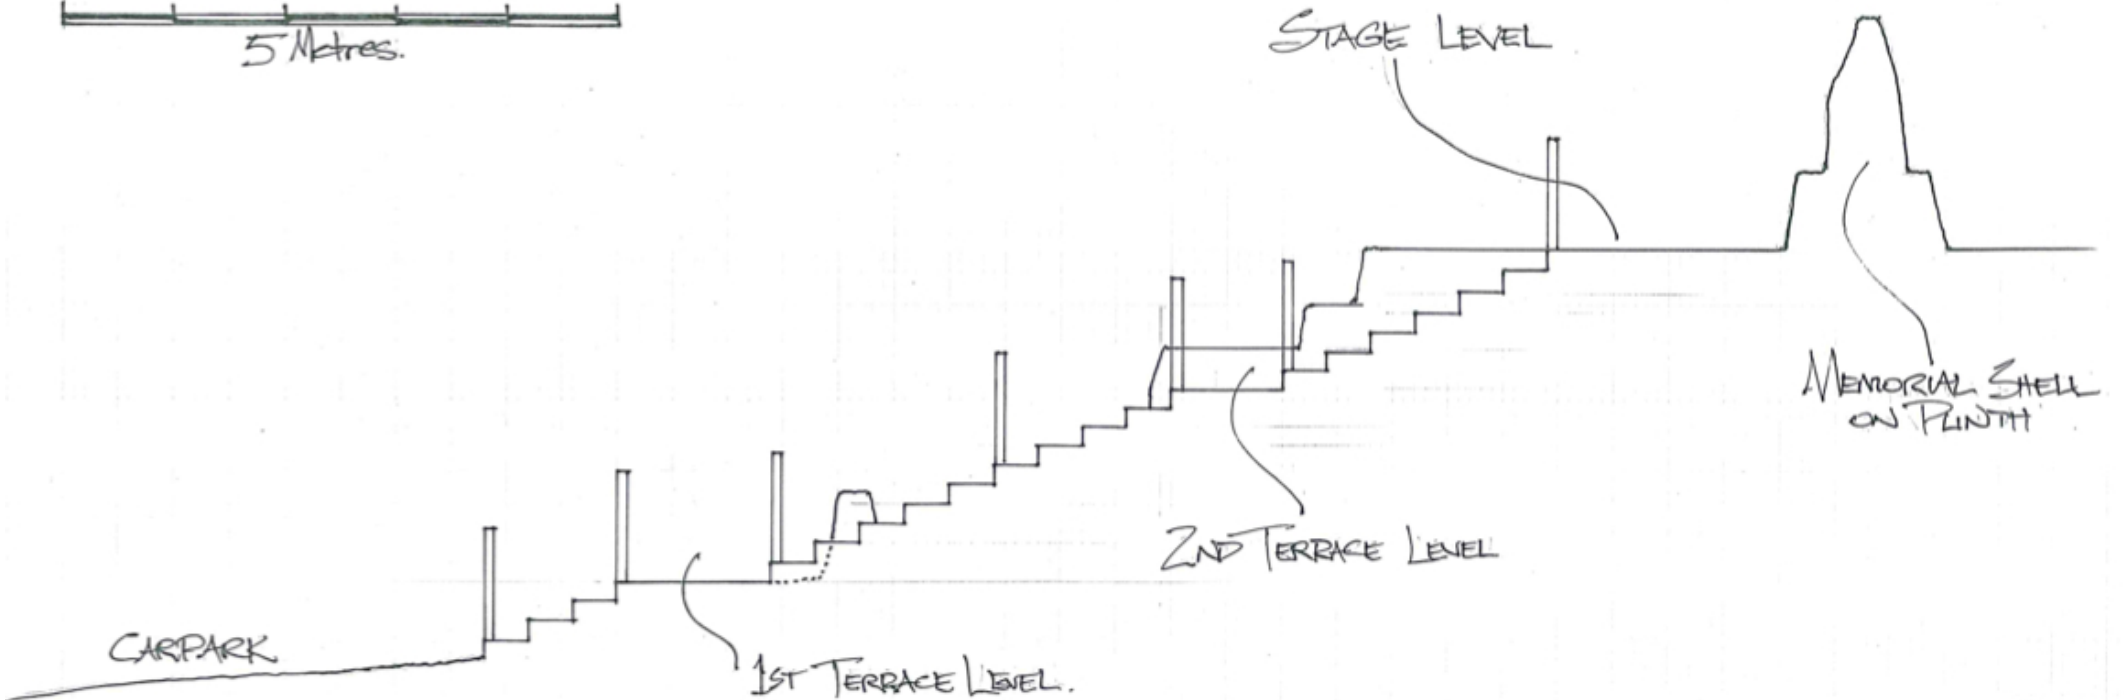

BRIDGEWATER MEMORIAL

BRIDGEWATER MEMORIAL

→ SOUTH ELEVATION →

* NOTE • ALL STEPS ~ GOING 400mm / RISER 175mm

BRIDGEWATER MEMORIAL

West Elevation

Scale 1:50

5 Metres

BRIDGEWATER MEMORIAL

LOCATION MAP

Where: Eastern End of Bridgewater Oval in the Anzac Ridge Road Reserve

What: A Memorial comprising 3 x Paved Terrace Levels linked by 2 x Symmetrical staircases.

- ▲ 1st Terrace Level is approx 700mm above carpark.
- ▲ Steps lead from 1st level to 2nd Terrace Level
- ▲ 2nd Terrace Level houses inscriptions, dedicated pavers, acknowledgements etc.
- ▲ Steps continue to Stage Level
- ▲ Stage Level (3.0m above carpark) to be used for formal services and ceremonies houses a Carved Memorial Shell and Plinth.