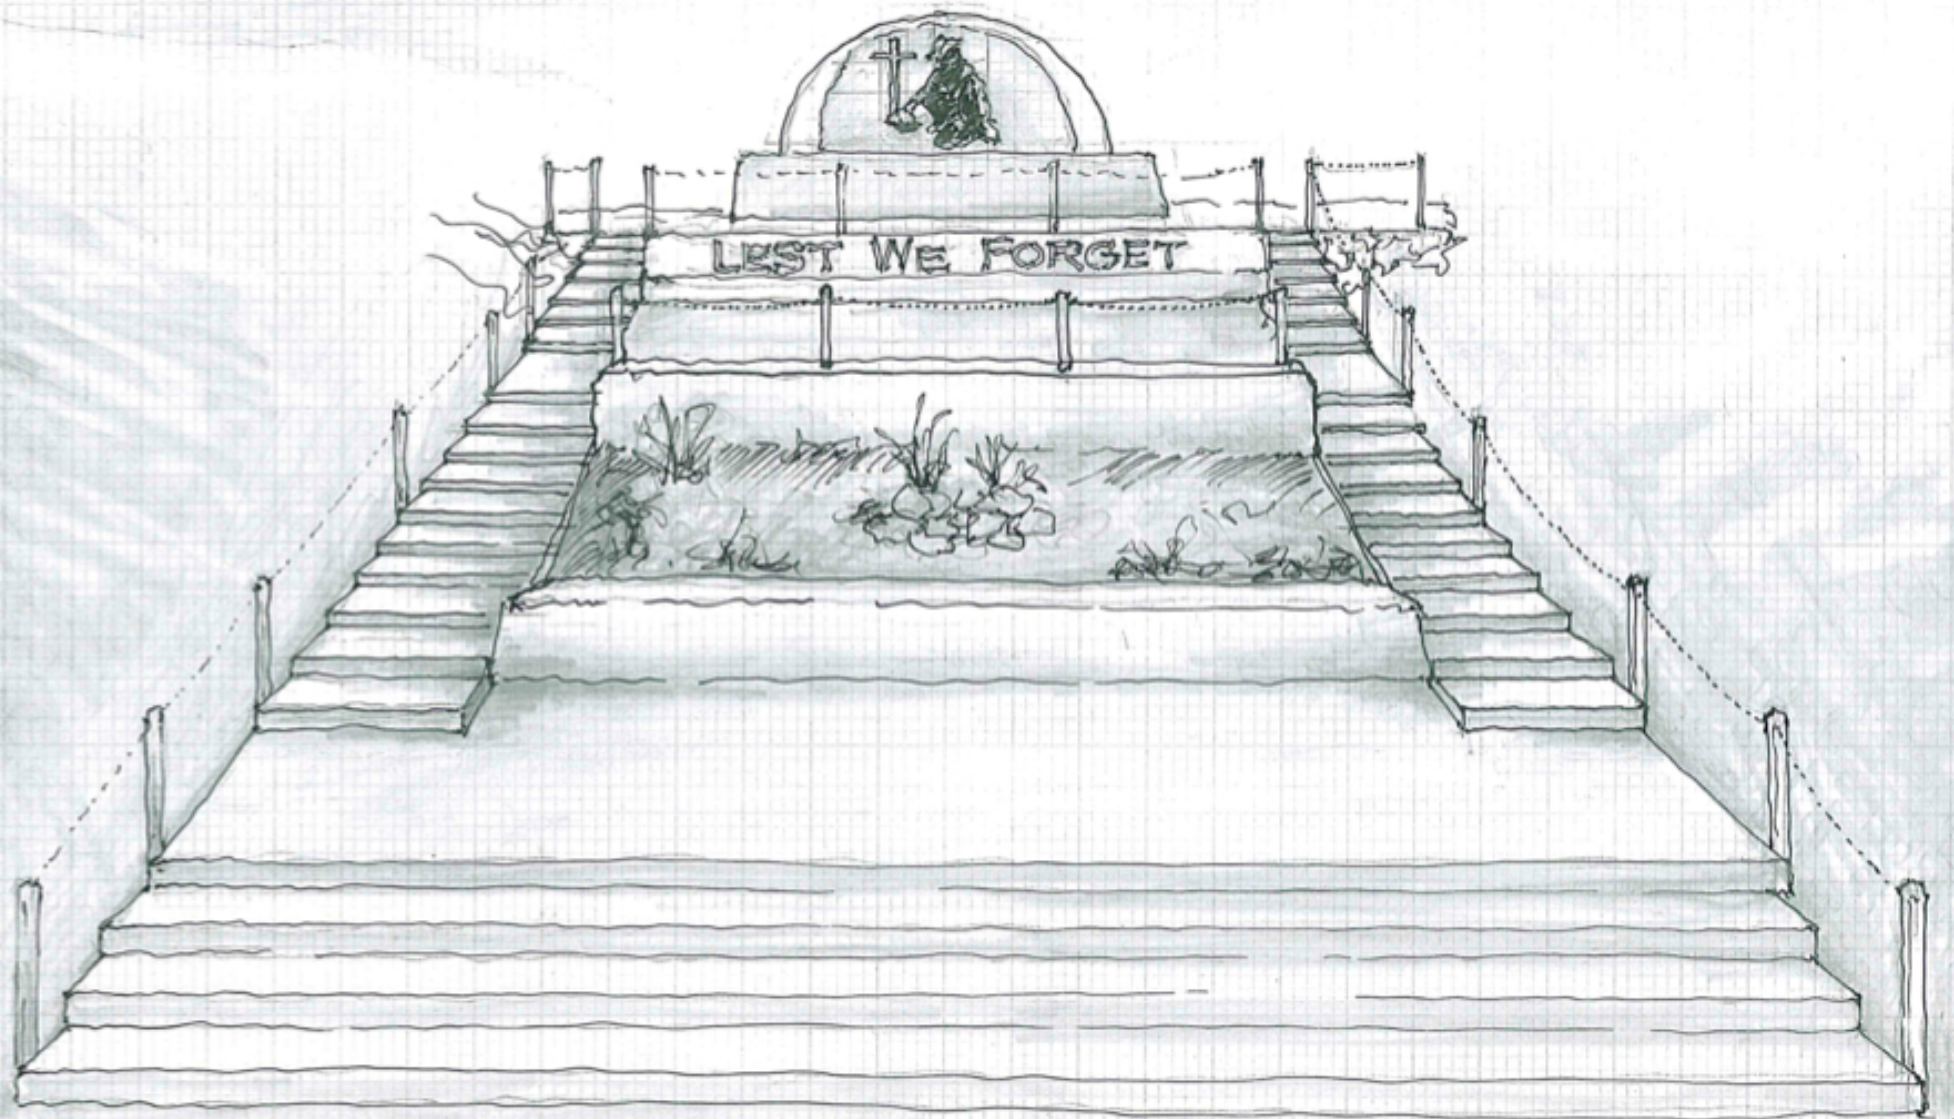

BRIDGEWATER MEMORIAL

BRIDGEWATER MEMORIAL

→ SOUTH ELEVATION →

* NOTE • ALL STEPS ~ GOING 400mm / RISER 175mm

BRIDGEWATER MEMORIAL

West Elevation

Scale 1:50

5 Metres

BRIDGEWATER MEMORIAL

LOCATION MAP

Where: Eastern End of Bridgewater Oval in the Anzac Ridge Road Reserve

What: A Memorial comprising 3 x Paved Terrace Levels linked by 2 x Symmetrical staircases.

- ▲ 1st Terrace Level is approx 700mm above carpark.
- ▲ Steps lead from 1st level to 2nd Terrace Level
- ▲ 2nd Terrace Level houses inscriptions, dedicated pavers, acknowledgements etc.
- ▲ Steps continue to Stage Level
- ▲ Stage Level (3.0m above carpark) to be used for formal services and ceremonies houses a Carved Memorial Shell and Plinth.